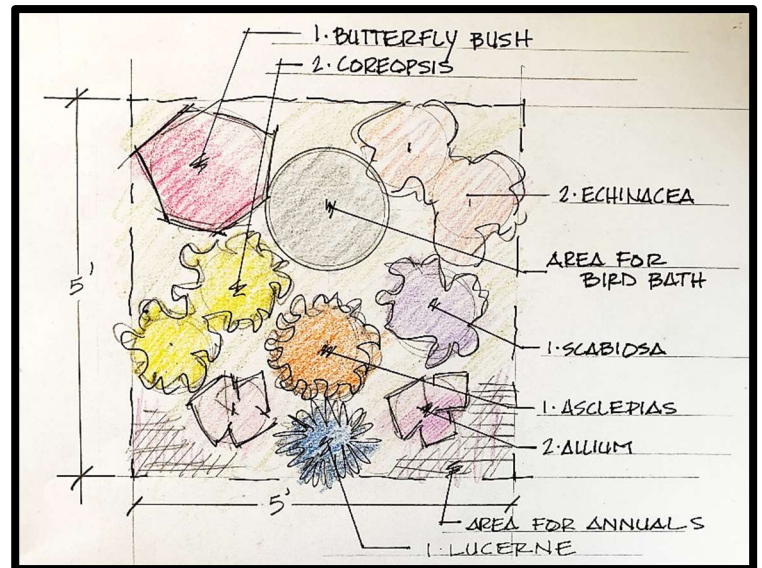

Scabiosa 'Giga Blue' 18-20"

'Lucerne' 6"

2 *Echinacea* 'Cheyenne
Spirit' 24-30"

Garden-To-Go Sun Garden Design

Butterfly Weed, Butterfly Bush, Coreopsis, Lucerne, and Scabiosa are only available in the Sun Garden-To-Go Tray (they cannot be purchase as individual plants.)