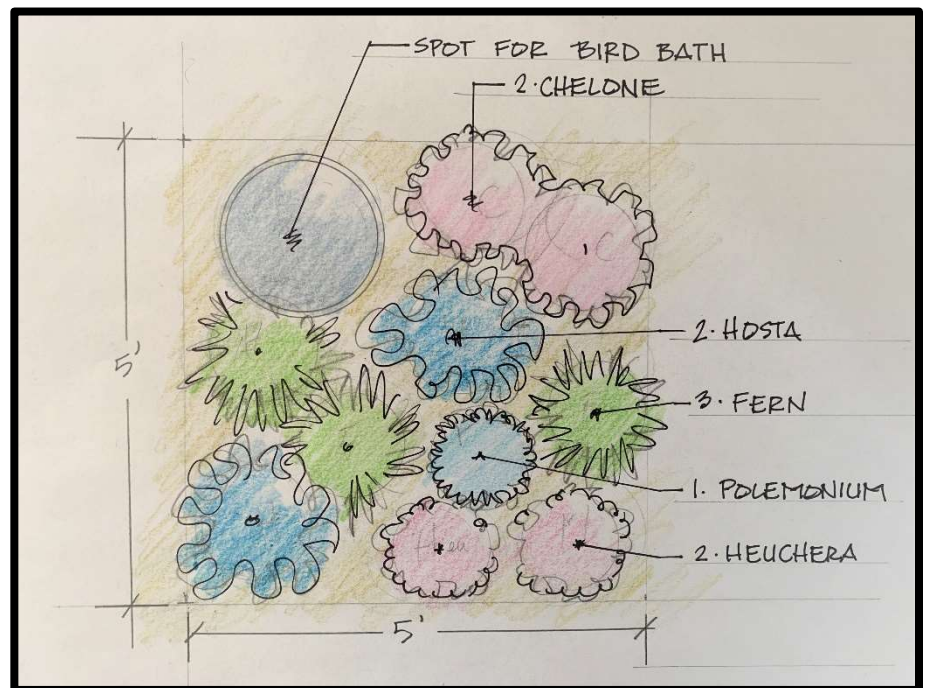

2021 Premium Perennials

"Shade Garden-To-Go"

3 Ferns -Dr. Patti's Choice
Shade to Part Sun, 12-18" tall

2 Hosta-'Heidi's Choice'
Shade to Part Sun, 10-14" tall 2

2 Chelone Hot Lips
Shade to Part Sun, 24" tall

2 Heuchera 'Carnival Rose'
Shade to Part Sun, 10" Tall

Polemonium 'Brise D'Anjou'
12-18" Tall

Shade Garden-To-Go Design

W172 N7388 Shady Lane • Menomonee Falls, WI 53051
Phone (262) 251-1660 • Fax (262) 251-1450