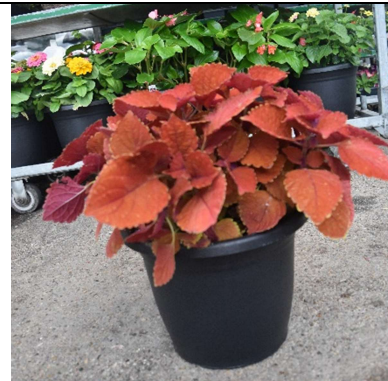

2021 12" Porch Pots

Dragon Wing Begonia
Full Sun/Shade

Whopper Begonia
Full Sun/Shade

Coleus
Full Sun/Part Shade

Dahlia
Full Sun

Scaveola
Full Sun

Lantana
Full Sun

Potunia
Full Sun