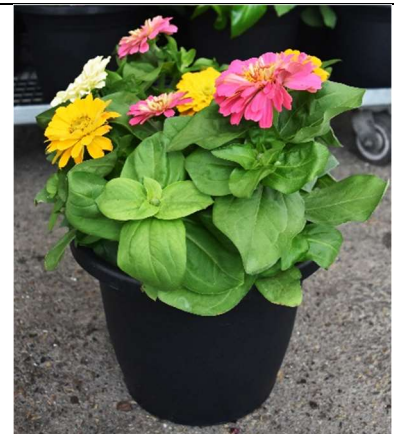

Lantana
Full Sun

Zinnia
Full Sun