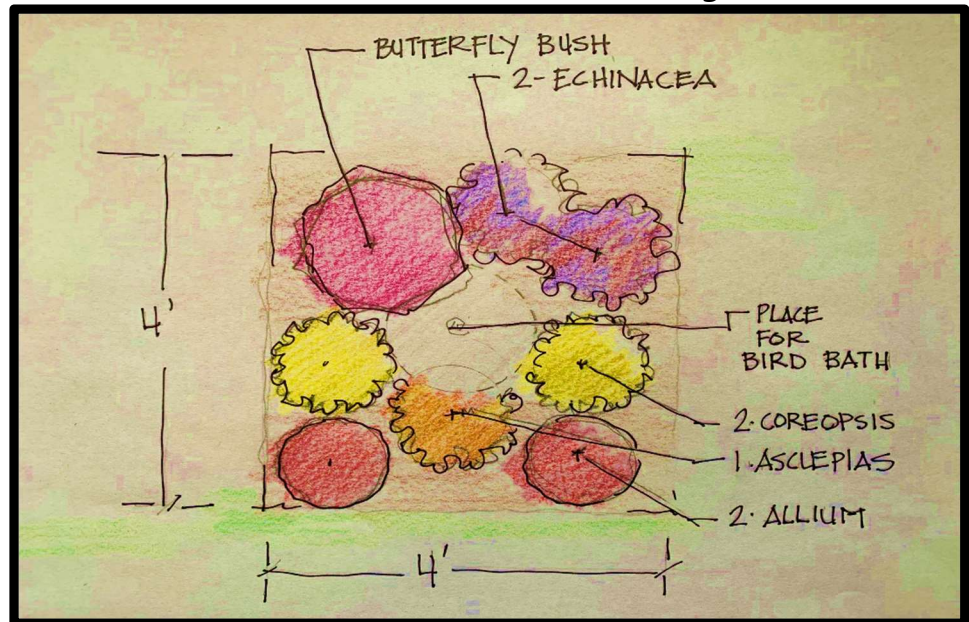

# 2020 Sun Premium Perennials Garden-To-Go Sun Collection

Two Allium  
Millenium  
12-15"

One Butterfly Weed  
Asclepias tuberosa  
12-24"

One Butterfly Bush  
Monarch Prince Charming  
24-36"

Two Lance-Leaf Coreopsis  
Solanna Golden Sphere  
12-18"

Two Echinacea  
Cheyenne Spirit  
24-30"

## Garden-To-Go Sun Garden Design

*Butterfly Weed, Butterfly Bush, and Coreopsis are only available in the Sun Garden-To-Go Tray (they cannot be purchase as individual plants.)*

**W172N7388 Shady Lane • Menomonee Falls, WI 53051**  
**Phone (262) 251-1660 • Fax (262) 251-1450**