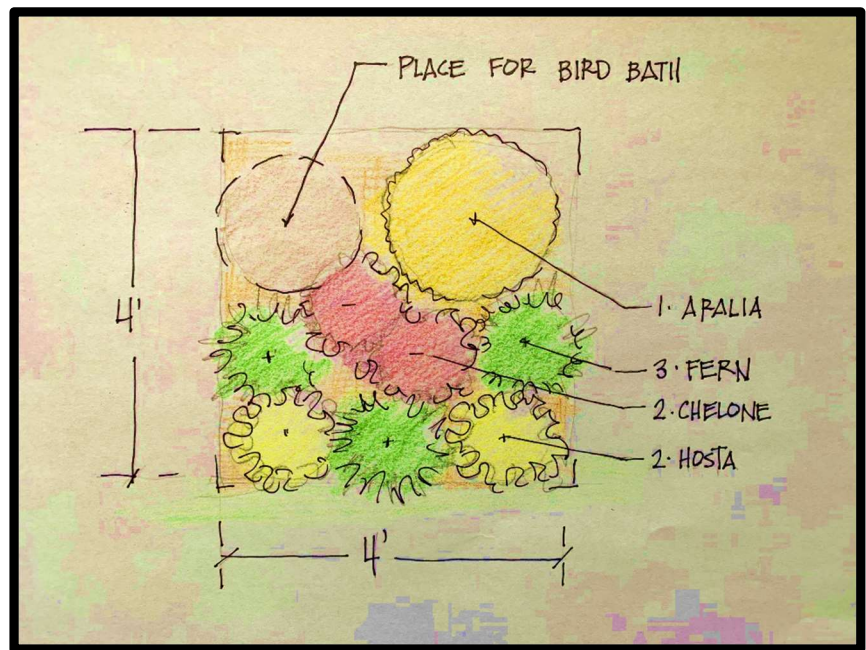

Shade Garden-To-Go Design

W172 N7388 Shady Lane • Menomonee Falls, WI 53051
Phone (262) 251-1660 • Fax (262) 251-1450